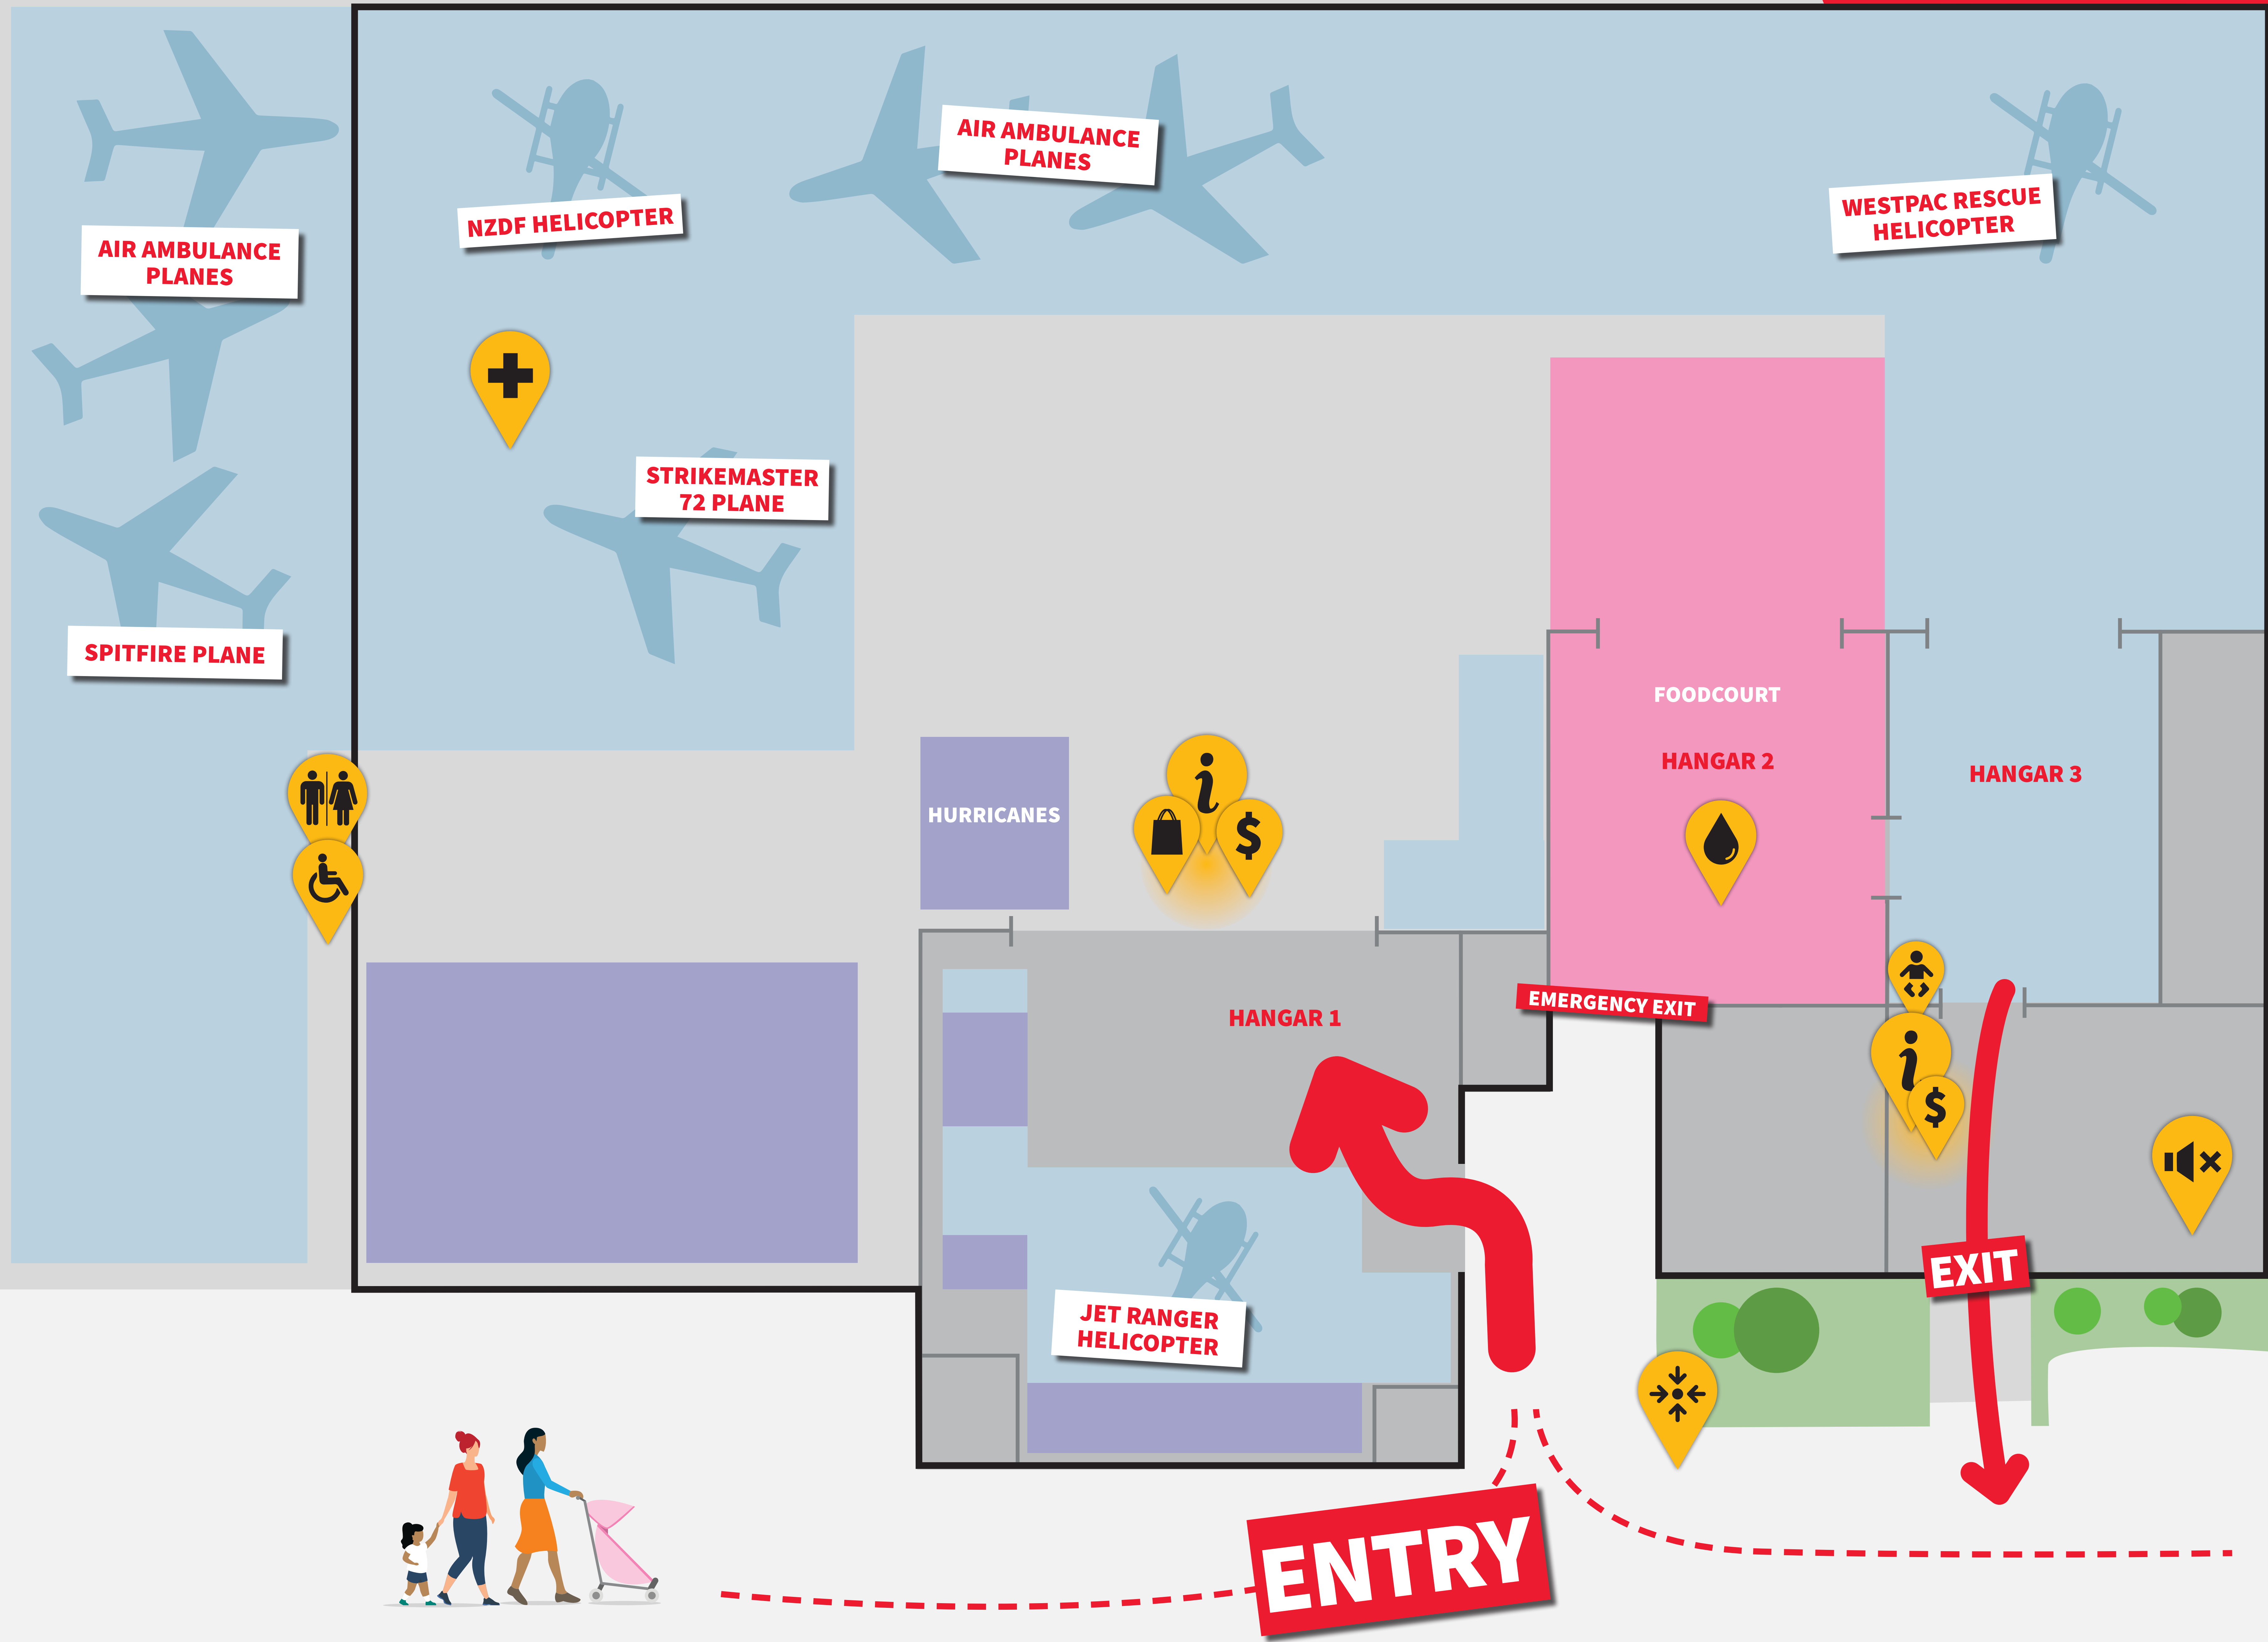

Life Flight

Open day

- First Aid
- Quiet room
- Mobility toilet
- Cash out
- Toilets
- Meeting points
- Water refill station
- Life Flight merchandise
- Information
- Baby change
- Emergency services
- Kids' entertainment
- Food court

ENTRY

EXIT

EMERGENCY EXIT

AIR AMBULANCE PLANES

AIR AMBULANCE PLANES

WESTPAC RESCUE HELICOPTER

NZDF HELICOPTER

STRIKEMASTER 72 PLANE

SPITFIRE PLANE

HURRICANES

FOODCOURT

HANGAR 2

HANGAR 3

HANGAR 1

JET RANGER HELICOPTER